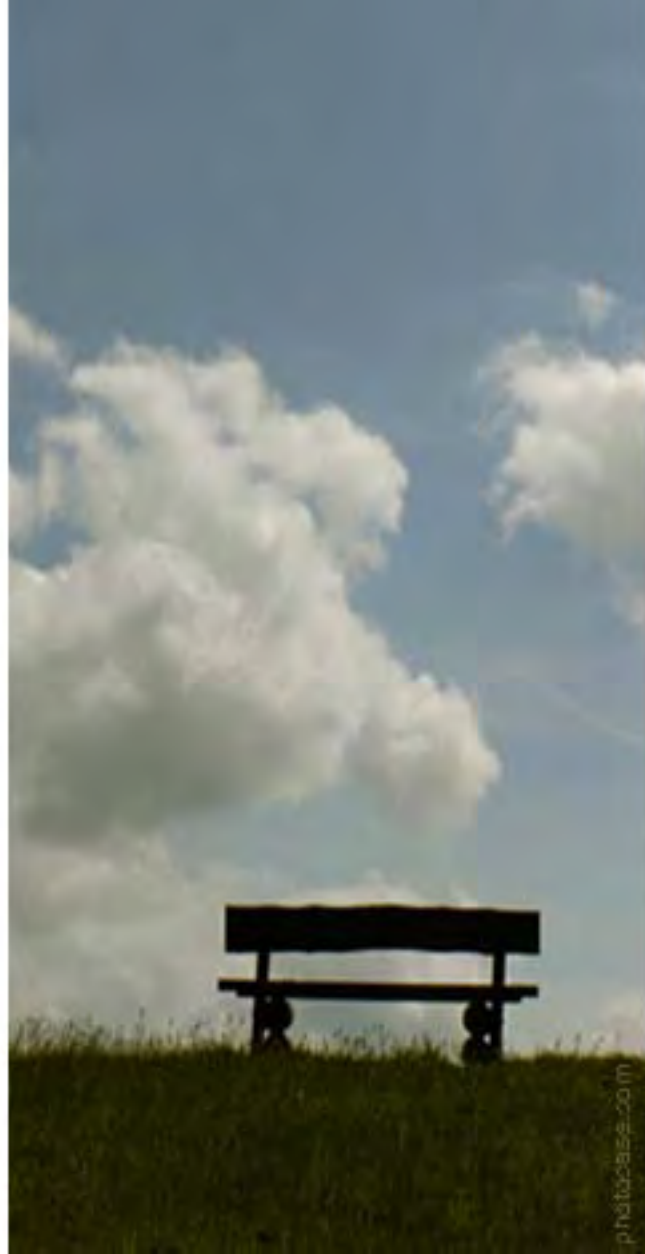

VORNAME NACHNAME

geboren am: 00.00.0000
verstorben am: 00.00.0000